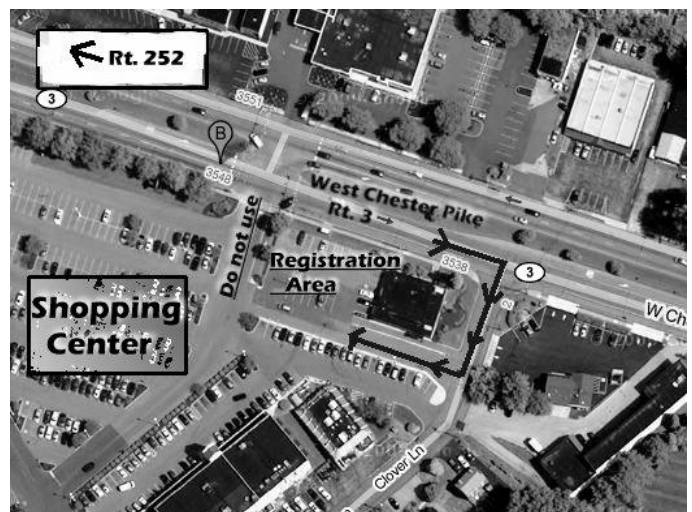

We feel that if everyone makes an effort to follow these few guidelines, this will aid in making this sale a success for all involved.

Thank you again for your support in our dedication to the Newtown Square Fire Company.

Sincerely,

Newtown Square Fire Company Auxiliary

Website: <http://nsfc.org>

Enclosure